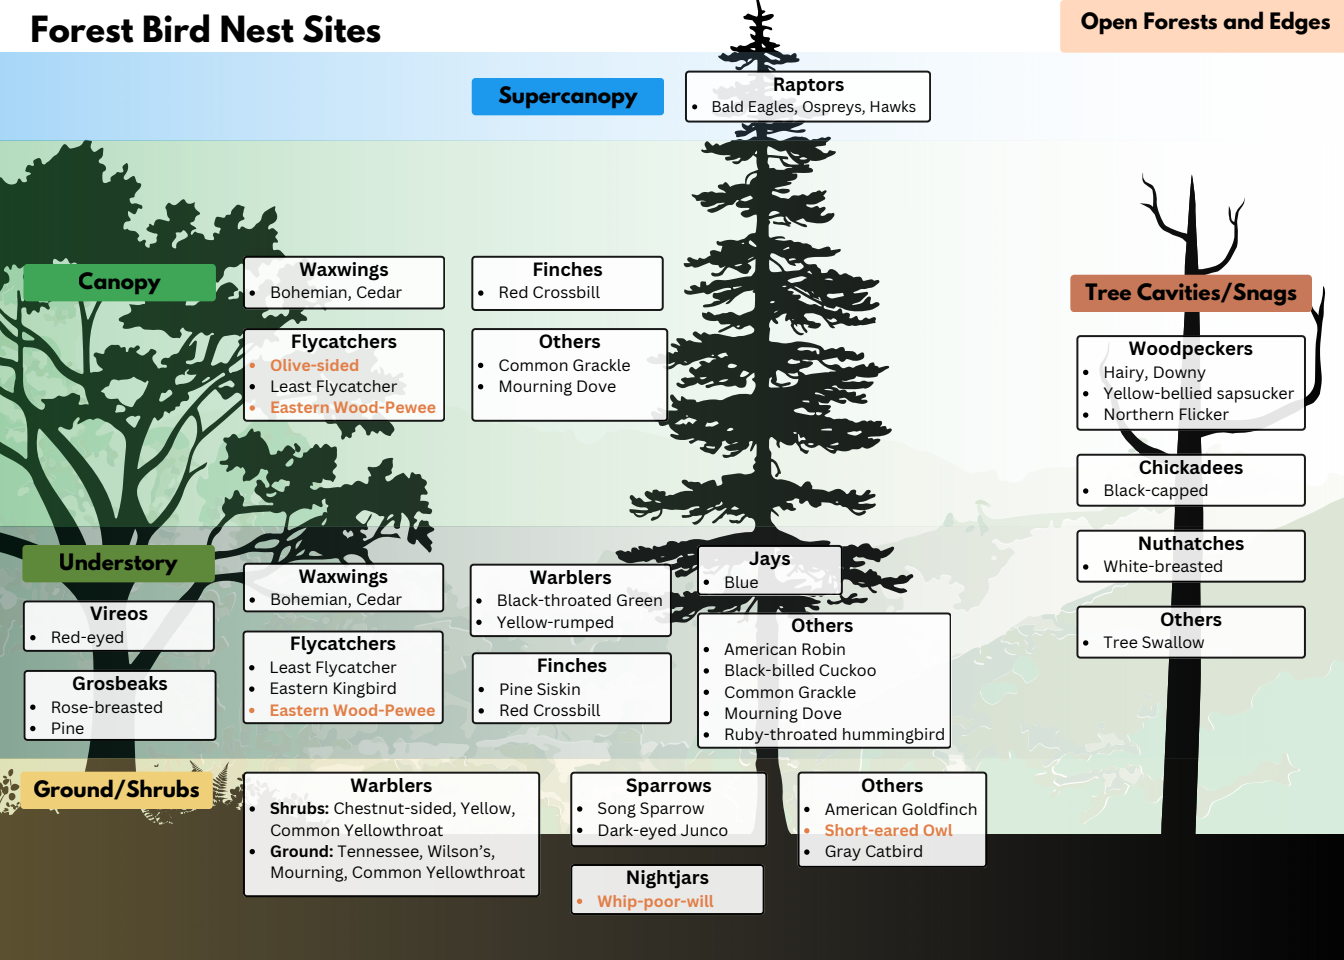

#### Sparrows

- White-throated, Song Sparrow
- Dark-eyed Junco

#### Thrushes

- Hermit
- Northern Waterthrush

# Forest Bird Nest Sites

## Open Forests and Edges